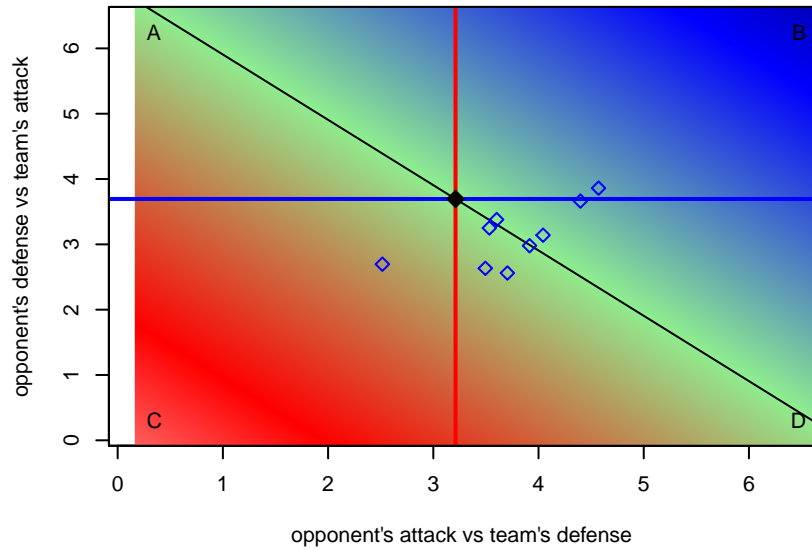

SFVSC Marauders B97
 Dots are actual minus expected GF (blue circles) and GA (red triangles).
 Blue line is smoothed change in attack strength. Red is smoothed change in defense strength.

**attack and defense variance (black dot)
relative to other teams
and top 10 in region**

**attack and defense rating
relative to others at age
and all opponents in last 13 months**

**attack and defense rating
relative to others at age
and all opponents in last 13 months**

Performance relative to 13 month average

Performance relative to 13 month average

Distribution of opponents
 Red = Lose zone, Blue = Win zone, Green = Even
 Black line separates win/lose zones

lot. A=Neither has attack advantage, B=Opponent has both attack and defense advantage, C=Opponent has both attack and defense disadvantage, D=Both have